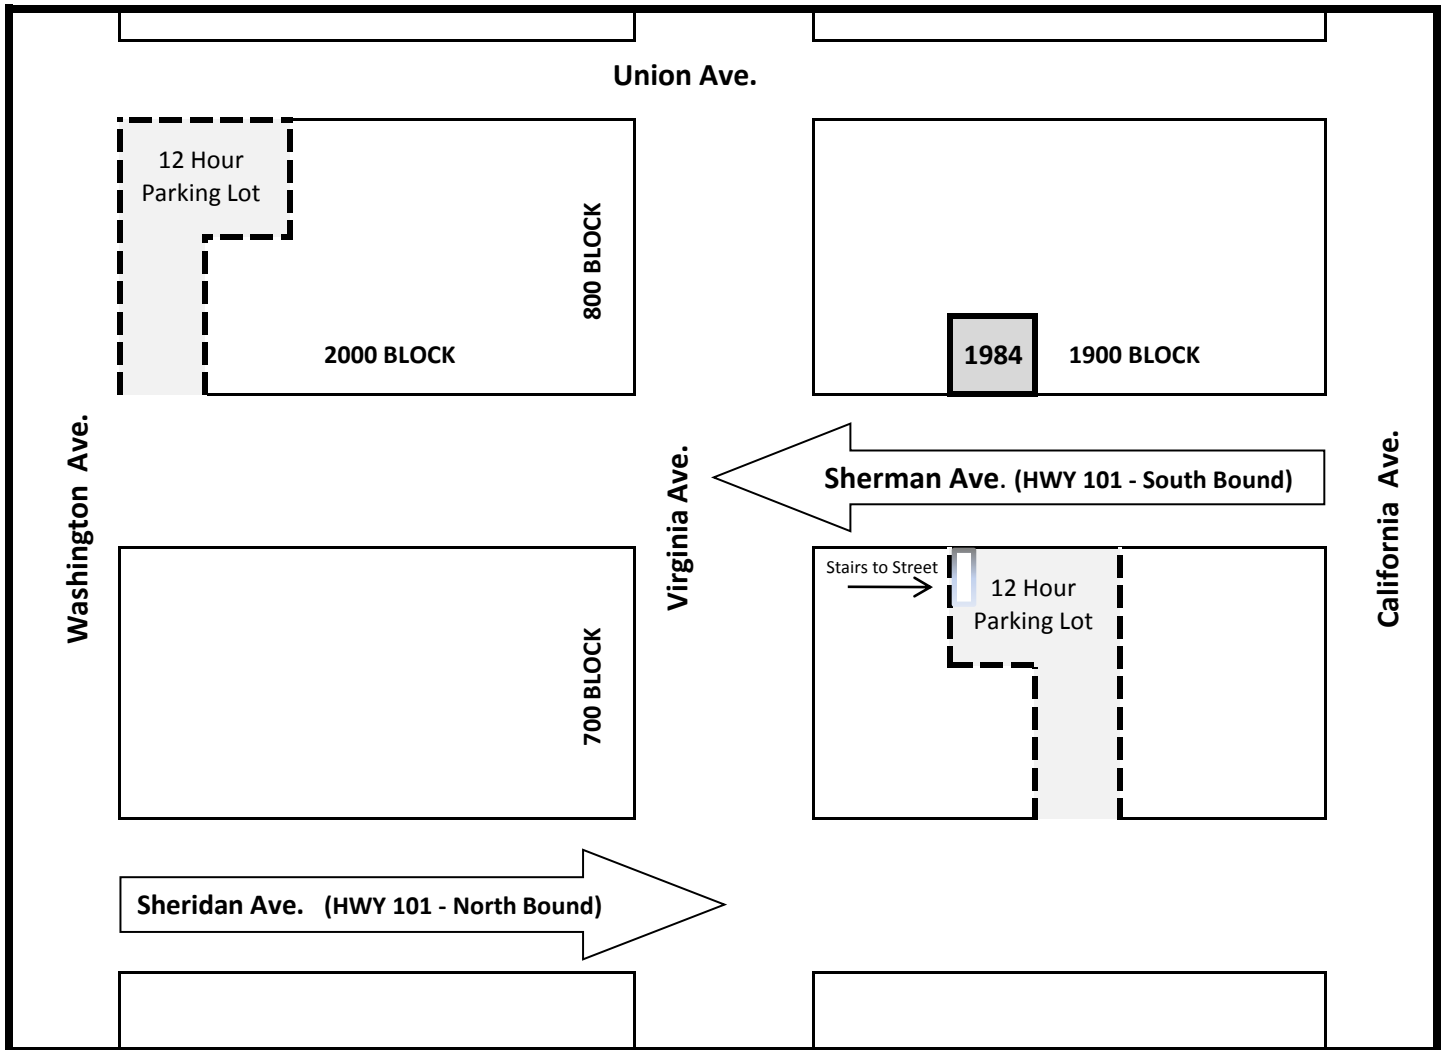

Umpqua Coastal Housing Center
1984 Sherman Ave., North Bend, OR 97459

DRIVING DIRECTIONS:

From North on Hwy 101

- ➡ Pass through light at Virginia Ave.
- ➡ Turn Left onto California Ave.
- ➡ Turn Left onto Sherman Ave. (HWY 101 South Bound)
- ➡ Office will be on the right side of the street

From South on Hwy 101

- ➡ After California Ave. look for street parking on Sherman Ave. (HWY 101 South Bound)
- ➡ Office will be on the right side of the street

NOTE: Street parking is for 2 hours only.
12 hour parking lots are shown on the above map.